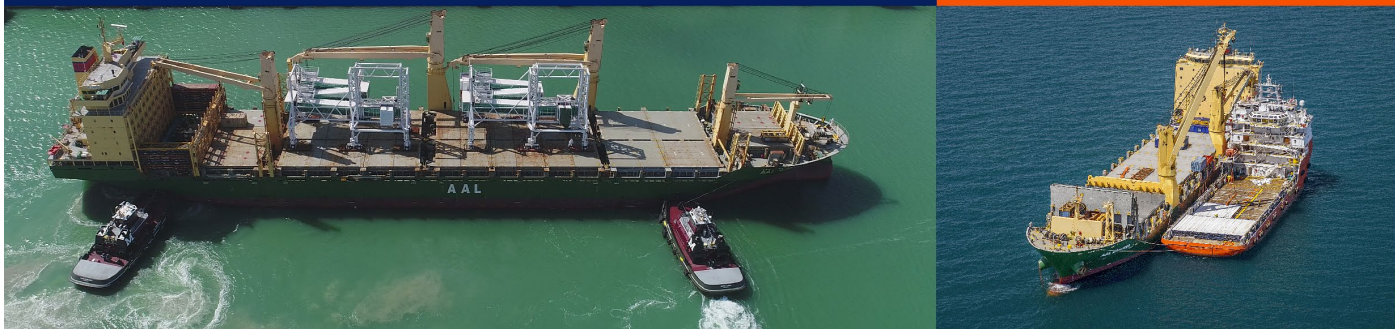

Your specialist in heavy lift,
breakbulk and project cargo

**FLEET
LIST**

	CLASS	VESSEL NAME	BUILT	DWT	LIFT CAPACITY (MT)
1	A-Class	AAL Newcastle	2014	31,000	700
2		AAL Dalian	2013		
3		AAL Hong Kong			
4		AAL Melbourne			
5		AAL Kobe			
6		AAL Pusan	2012		
7		AAL Shanghai	2011		
8		AAL Kembla			
9		AAL Singapore			
10		AAL Brisbane	2010		
11	S-Class	AAL Bangkok	2012	19,000	700
12		AAL Nanjing	2011		
13		AAL Dampier			
14		AAL Fremantle			
15	W-Class	AAL Jupiter	2011	33,000	120
16		AAL Mars			
17		AAL Paris			
18		Madrid Trader	2010		
19		AAL Merkur			
20		AAL Moon			
21	G-Class	AAL Genoa	2010	25,800	240
22		AAL Galveston	2009		
23		AAL Gibraltar			
24		AAL Gladstone			
25	Other	LOA Fortune	2014	24,000	700
TOTAL		25 Vessels		711,200	